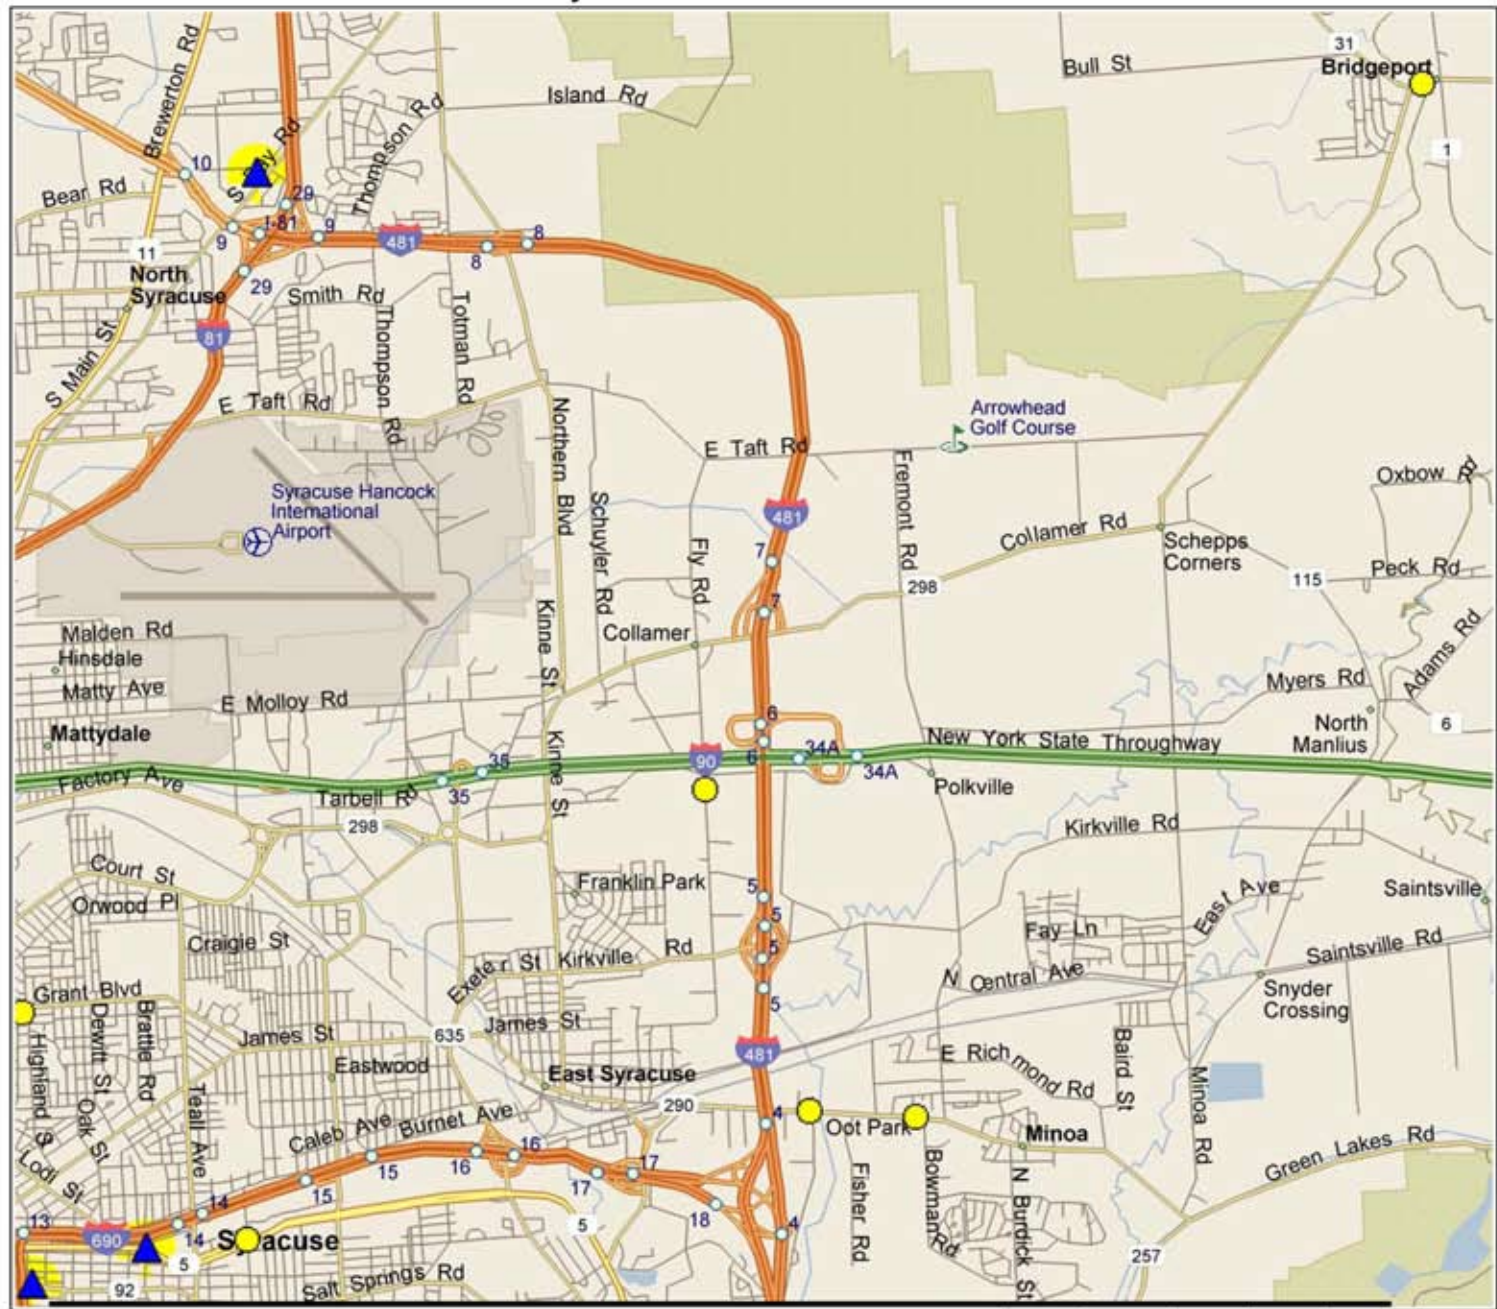

Northeast Syracuse

The Summit FCU

- 6091 Route 31 (Cicero)
- 5885 East Circle Dr (Cicero)

Surcharge Free ATMs

ACMG FCU

- 2964 State Rt. 28 (Old Forge)

Byrne Dairy

- 6868 Manlius Center Road (E. Syracuse)
- 24 Genesee St (New Hartford)
- 603 N James St (Rome)

Chanatry's Market

- 485 French Rd (Utica)

Empower FCU

- 5791 E. Seymour Street (Cicero)

G.P.O. FCU

- 4311 Middle Settlement Rd (New Hartford)
- 1000 Oneida Ave (Oneida)

John & Sons Supermarket

- 6636 Fly Rd (E. Syracuse)

Kinney Drugs

- 7998 Route 31 (Bridgeport)
- 8150 Thompson Rd (Cicero)
- 7065 Manlius Ctr Rd (E. Syracuse)
- 17 Clinton St (Gouverneur)
- 1328 Washington St (Watertown)
- 40 Oriskany Blvd (Whitesboro)

Oneida FCU

- 321 Main St (Utica)

Sangertown Square Mall

- State Route-5A (New Hartford)

Utica Gas & Electric EFCU

- 17 Auert Ave (Utica)

0 mi 1 2 3