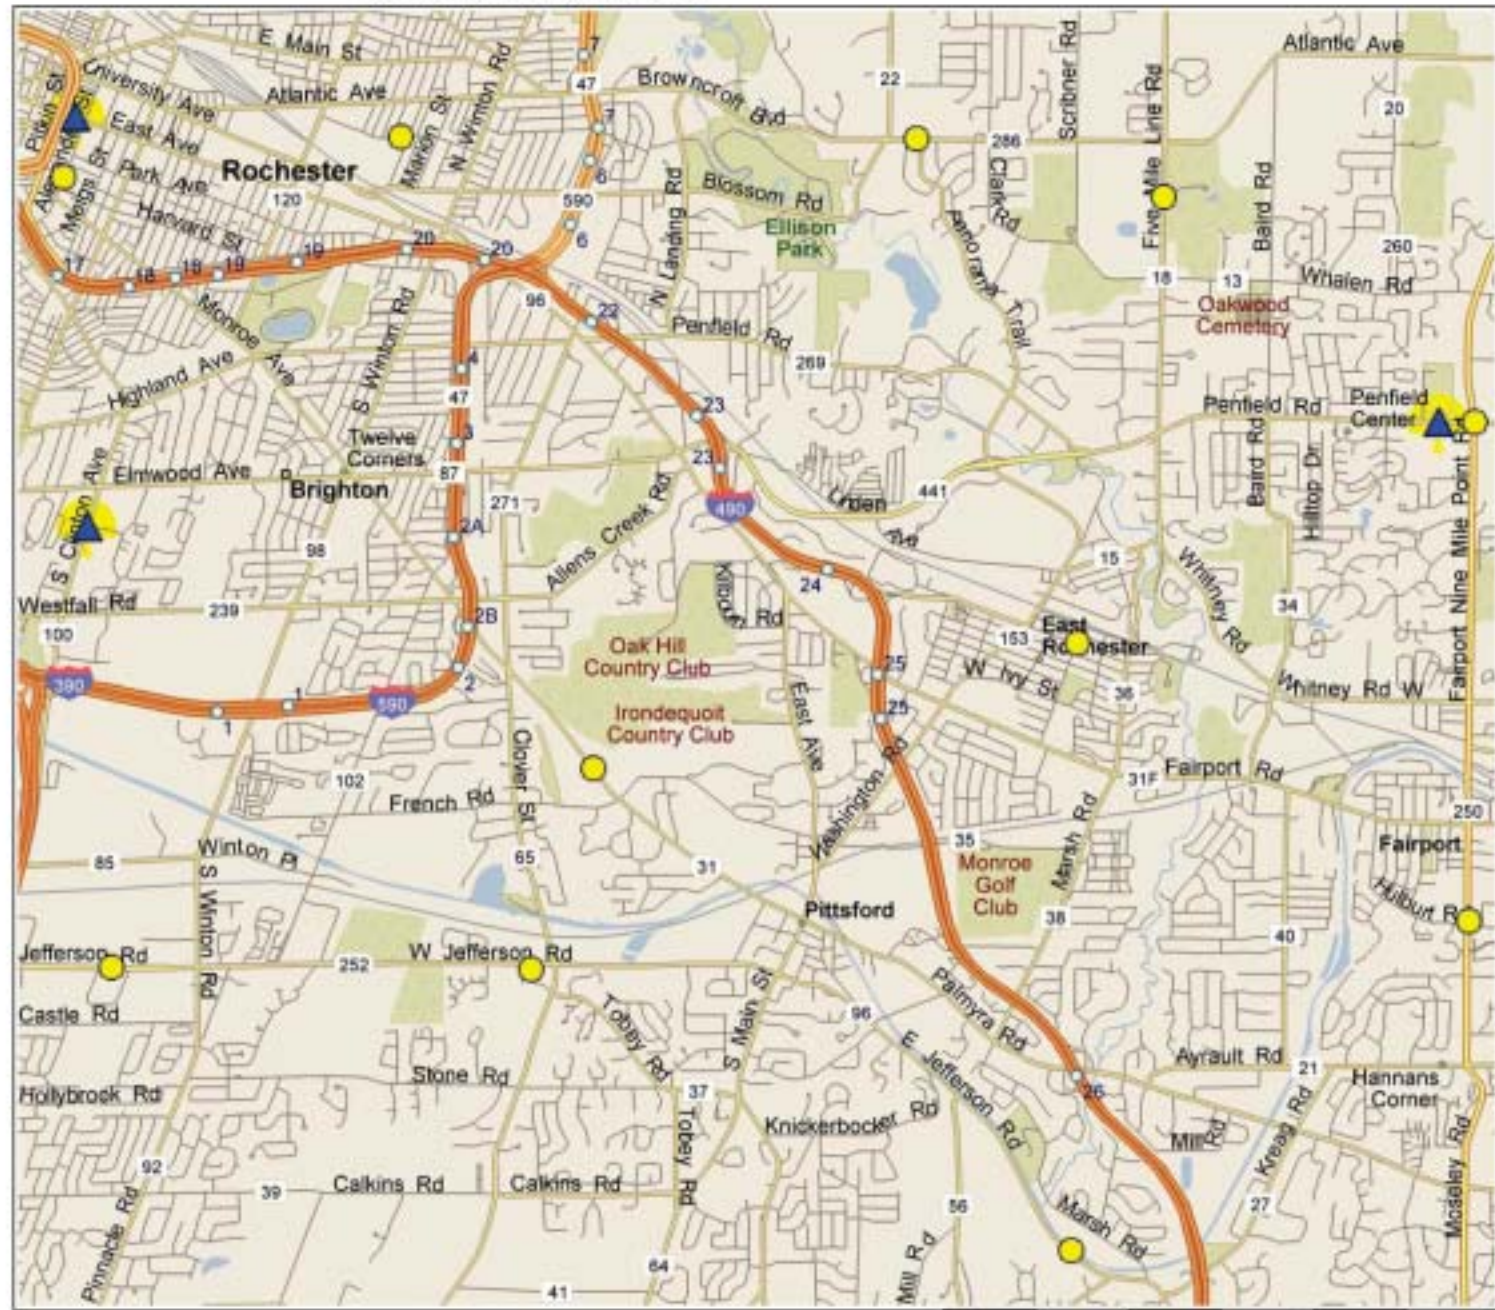

## Southeast Rochester

- ▲ **The Summit FCU**  
 1900 Clinton Ave S  
 89 East Avenue (RG&E)  
 300 West Avenue (RG&E)  
 2146 Penfield Road
- **Surcharge Free ATMs**
- Advantage FCU**  
 224 Alexander Street  
 333 Humboldt Street (Via Health)
- Fairport FCU**  
 70 South Main Street (Fairport)  
 1855 Five Mile Line Road (Penfield)
- Family First of NY FCU**  
 1835 Fairport Nine Mile Point Rd (YMCA)  
 2520 Browncroft Blvd (Penfield)
- Five Star Bank**  
 3 West Main Street (Victor)  
 166 West Main Street (Honeoye Falls)
- Pittsford FCU**  
 1321 Pittsford Mendon Rd (Mendon)  
 20 Tobey Village Rd (Pittsford)  
 111 E. Jefferson Rd (Pittsford)
- Reliant Community CU**  
 1520 Victor Road (Macedon)
- Xceed Financial CU**  
 1425 Jefferson Rd  
 3330 Monroe Ave  
 300 Main St (East Rochester)

0 mi 1 2 3