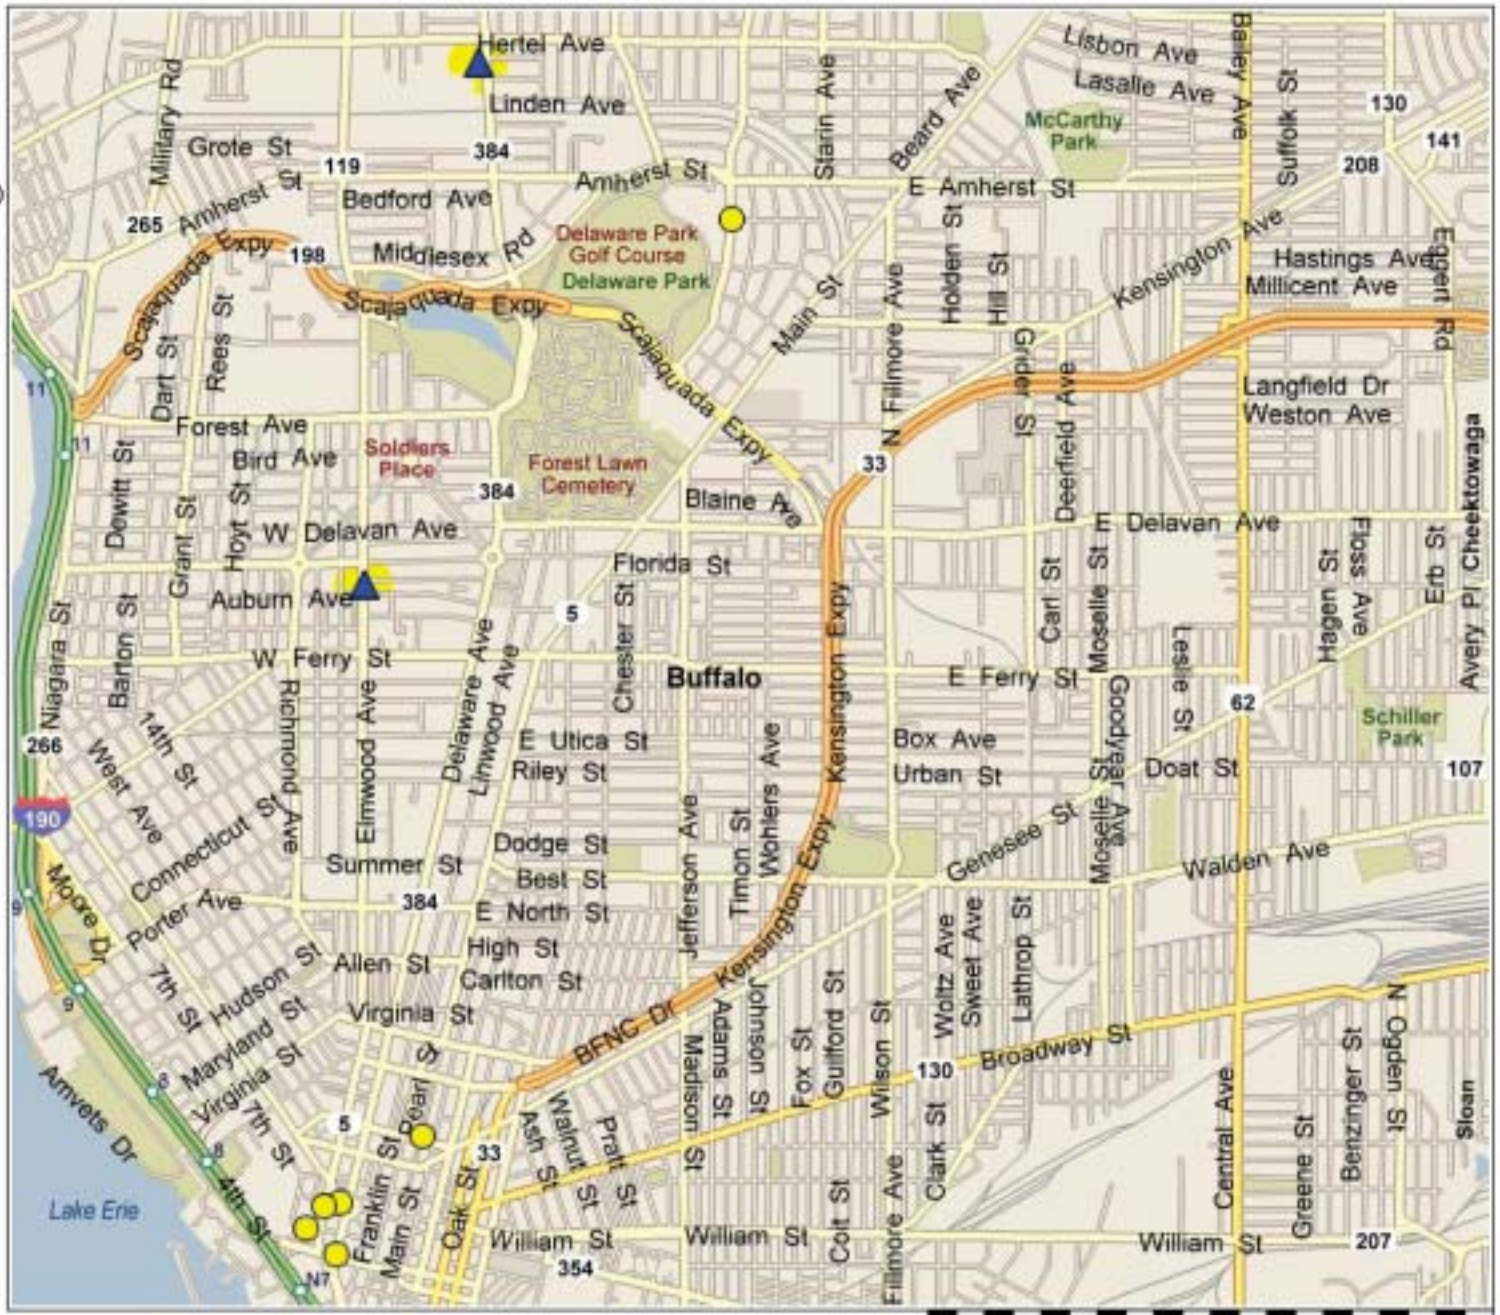

Southwest Buffalo

▲ The Summit FCU
 2290 Delaware Ave.
 807 Elmwood Ave (Lexington Co-Op)

● Surcharge Free ATMs
Buffalo Metropolitan FCU
 62 South Elmwood Ave
 257 West Genesee St (Blue Cross & Blue Shield)
 50 Delaware Ave
 65 Niagara Square

SEFCU
 598 Main Street

Xceed Financial CU
 300 Parkside Ave (Buffalo Zoo)